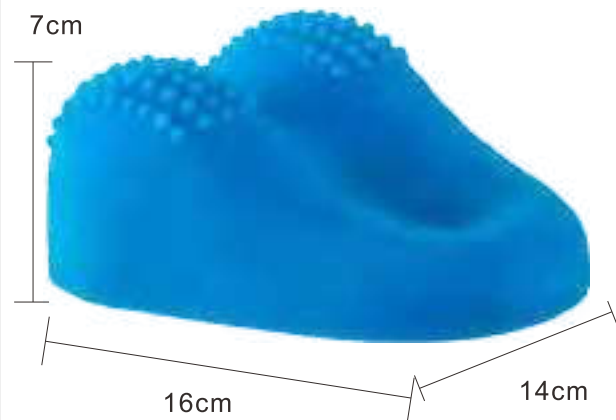

Instructions

- ◆ 齒輪擠壓按摩酸痛處
- ◆ 頭部來回按壓
- ◆ 休息時穴位按壓
- ◆ 注意事項:
禁止暴曬, 陰涼地方曬乾。
不要靠近火源。

Cervical Vertebra Massage Pillow

頸椎按摩枕

Model: MCG

Features:

- Designed for human cervical vertebra, release cervical pressure and make life easier
- Meet the natural physiological curve of the neck and effectively support the neck
- Self-inflating, soft and hard adjustment
- Surface bump massage, deep massage of shoulder and neck

- 針對人體頸椎設計, 釋放頸椎壓力, 讓生活更輕鬆
- 迎合頸部自然生理曲線, 有效支撐頸部
- 可自行充氣, 調節軟硬度
- 表面凸點按摩, 深層按摩肩頸

Specifications

Product Model 產品型號	MCG
Product Function 產品功能	massage cervical vertebra 按摩頸椎
Product Material 產品材質	environmentally friendly PVC+gel 環保PVC+凝膠
Product Color 顏色	blue 藍色
Product size 產品尺寸	16*14*7cm
Product Weight 產品重量	441g
Package Size 包裝尺寸	15*7.5*17cm
Packing Weight 包裝重量	0.49kg