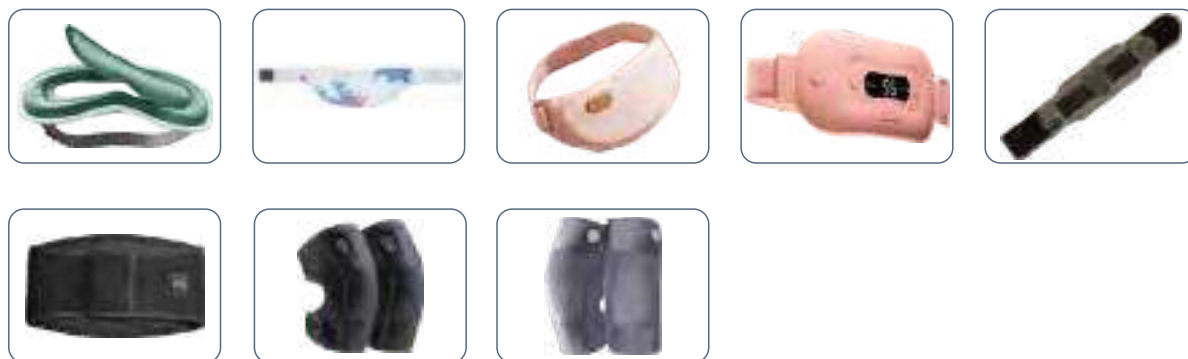

Graphene Series

石墨烯系列