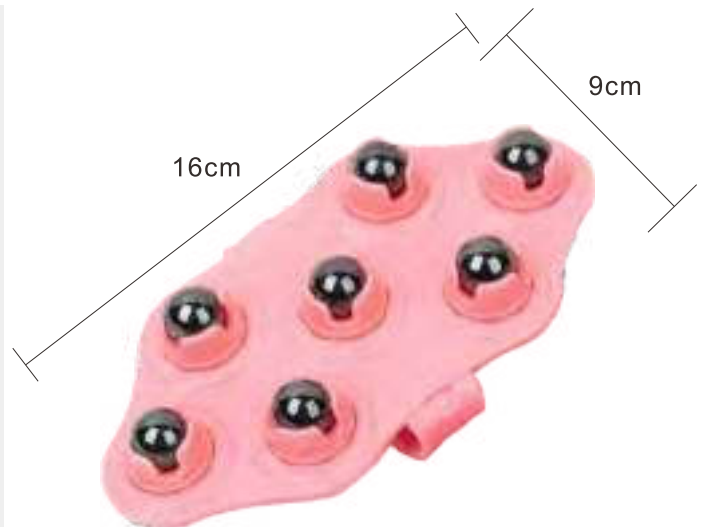

Instructions

- ◆ 將產品取出, 掰開將手部或腿部等需要按摩的部位, 放入即可開始推拉按摩
- ◆ 注意事項:
- ◆ 每個人對力度要求不一樣, 請自行調節

Diamond Magnetic Ball Massager

菱形七珠磁石滾珠按摩器

Model: MBK

Features:

- Rolling beads, relaxing massage, driving away edema and meat
- Massage on multiple parts of the body, suitable for old and young
- Made of high-quality soft materials, easy to bend and fit
- The length of the buckle can be adjusted by multiple gears, and the buckle can be adjusted according to the size of the hand
- It can be removed for cleaning. Hard objects such as screwdriver can be used to pry open the steel ball, and the cleaning is more thorough
- 珠子滾動, 舒爽按摩, 趕跑水腫和肉肉
- 全身多部位按摩, 老少鹹宜
- 採用優質柔軟材料, 輕鬆彎折貼合身體
- 多檔調節扣帶長度, 扣子可以根據手型大小來調節
- 可拆卸清洗, 可用螺絲刀等硬物撬開鋼珠, 清洗更徹底