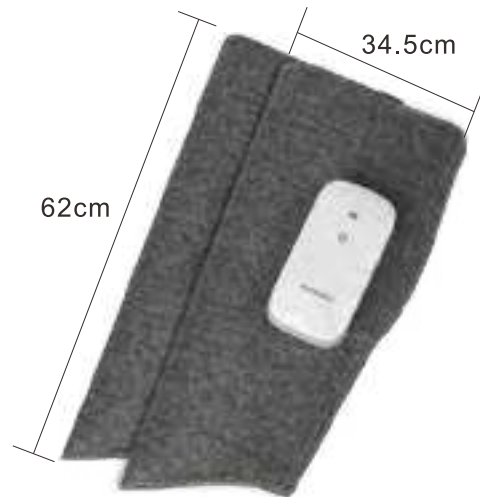

空氣波發熱腿部按摩儀

Model: MAW

Features:

- Constant temperature hot compress, one button to open the hot compress function, relieve and relax the leg muscles
 - The main machine and airbag are integrated, with three massage modes and two strength adjustments
 - Wireless portability, can be used anytime and anywhere
 - The size can be adjusted, and the velcro adhesive method is used to meet the needs of the whole family,
- 恆溫熱敷，一鍵開啟熱敷功能，舒緩放鬆腿部肌肉
 - 主機與氣囊一體成型，三種按摩模式，兩檔強度調節
 - 無線便攜，隨時隨地可以使用
 - 大小可調節，使用魔術貼粘合方式，滿足全家人的需求，