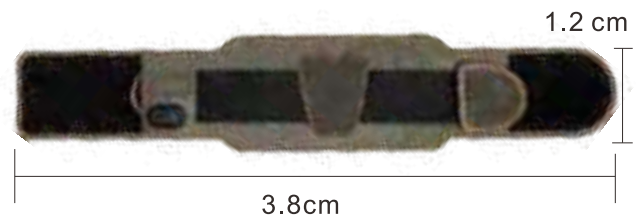

Graphene Hot Compress Massage Fixed Belt

石墨烯熱敷按摩固定腰帶

Model: MCB

Features:

- Large area of heat in the waist can effectively help tired people relax pressure
- Double motors at the waist are arranged in a distributed way, and the five-gear high-frequency vibration is adjustable
- 5 steel plate supports, two-way compression, support decompression
- Three-stage temperature control, warm the skin from inside to outside, and relieve the tightness of the waist
- Smart APP connection, hidden adjustment is not awkward
- 腰部大面積發熱，讓熱溫散發至腰部深處，有效輔助疲憊的自己放鬆壓力
- 腰部雙電機分佈排列，五檔高頻振動可調，仿真人捶打放鬆腰椎肌肉
- 5條鋼板支撐，雙向加壓，模擬人體腰椎結構，支撐減壓
- 3檔控溫，由內而外溫暖肌膚，滋養腰肌迴圈舒緩腰部緊繃，讓腰部暖洋洋
- 智能APP連接，隱藏式調節不尷尬，不用撩衣也能輕鬆調節