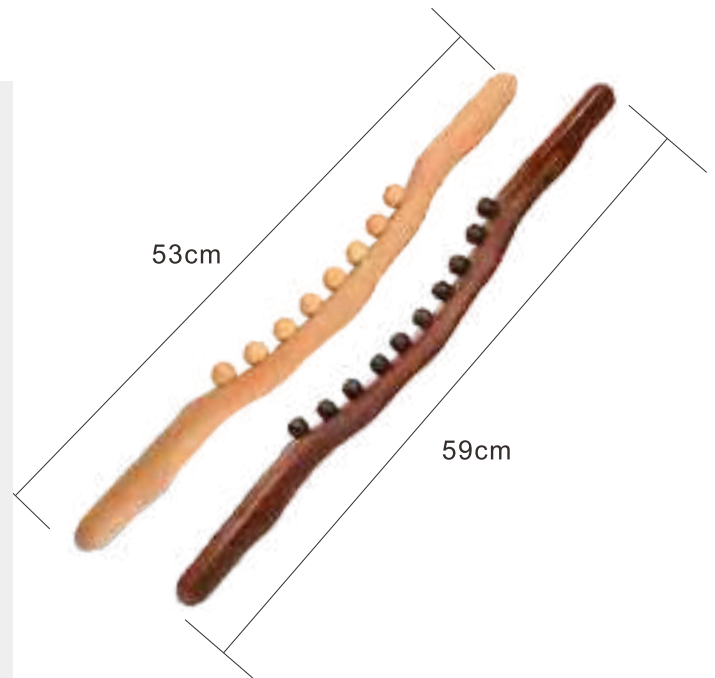

Instructions

- ◆ 取出產品, 將產品放在手心來回滾動即可

注意事項:

- ◆ 本產品為實木產品, 請注意防潮防火
清洗時可用柔軟的布或者酒精棉進行清洗消毒

Chicken Wing Wood tendon Stick Massager

雞翅木擗筋棒按摩器

Model: MBF/MBF2

Features:

- Selected solid wood design, durable, light and practical
 - Designed for different parts of the body, the groove bending range conforms to the body curve
 - Simulated finger design, functions include: finger pressure massage, back scraping, round head pressing points;
- 精選實木設計, 長久耐用, 輕便實用
 - 針對身體不同部位設計的, 凹槽彎曲幅度貼合人體曲線
 - 模擬手指設計, 功能有: 指壓按摩, 背部刮痧, 圓頭按穴;